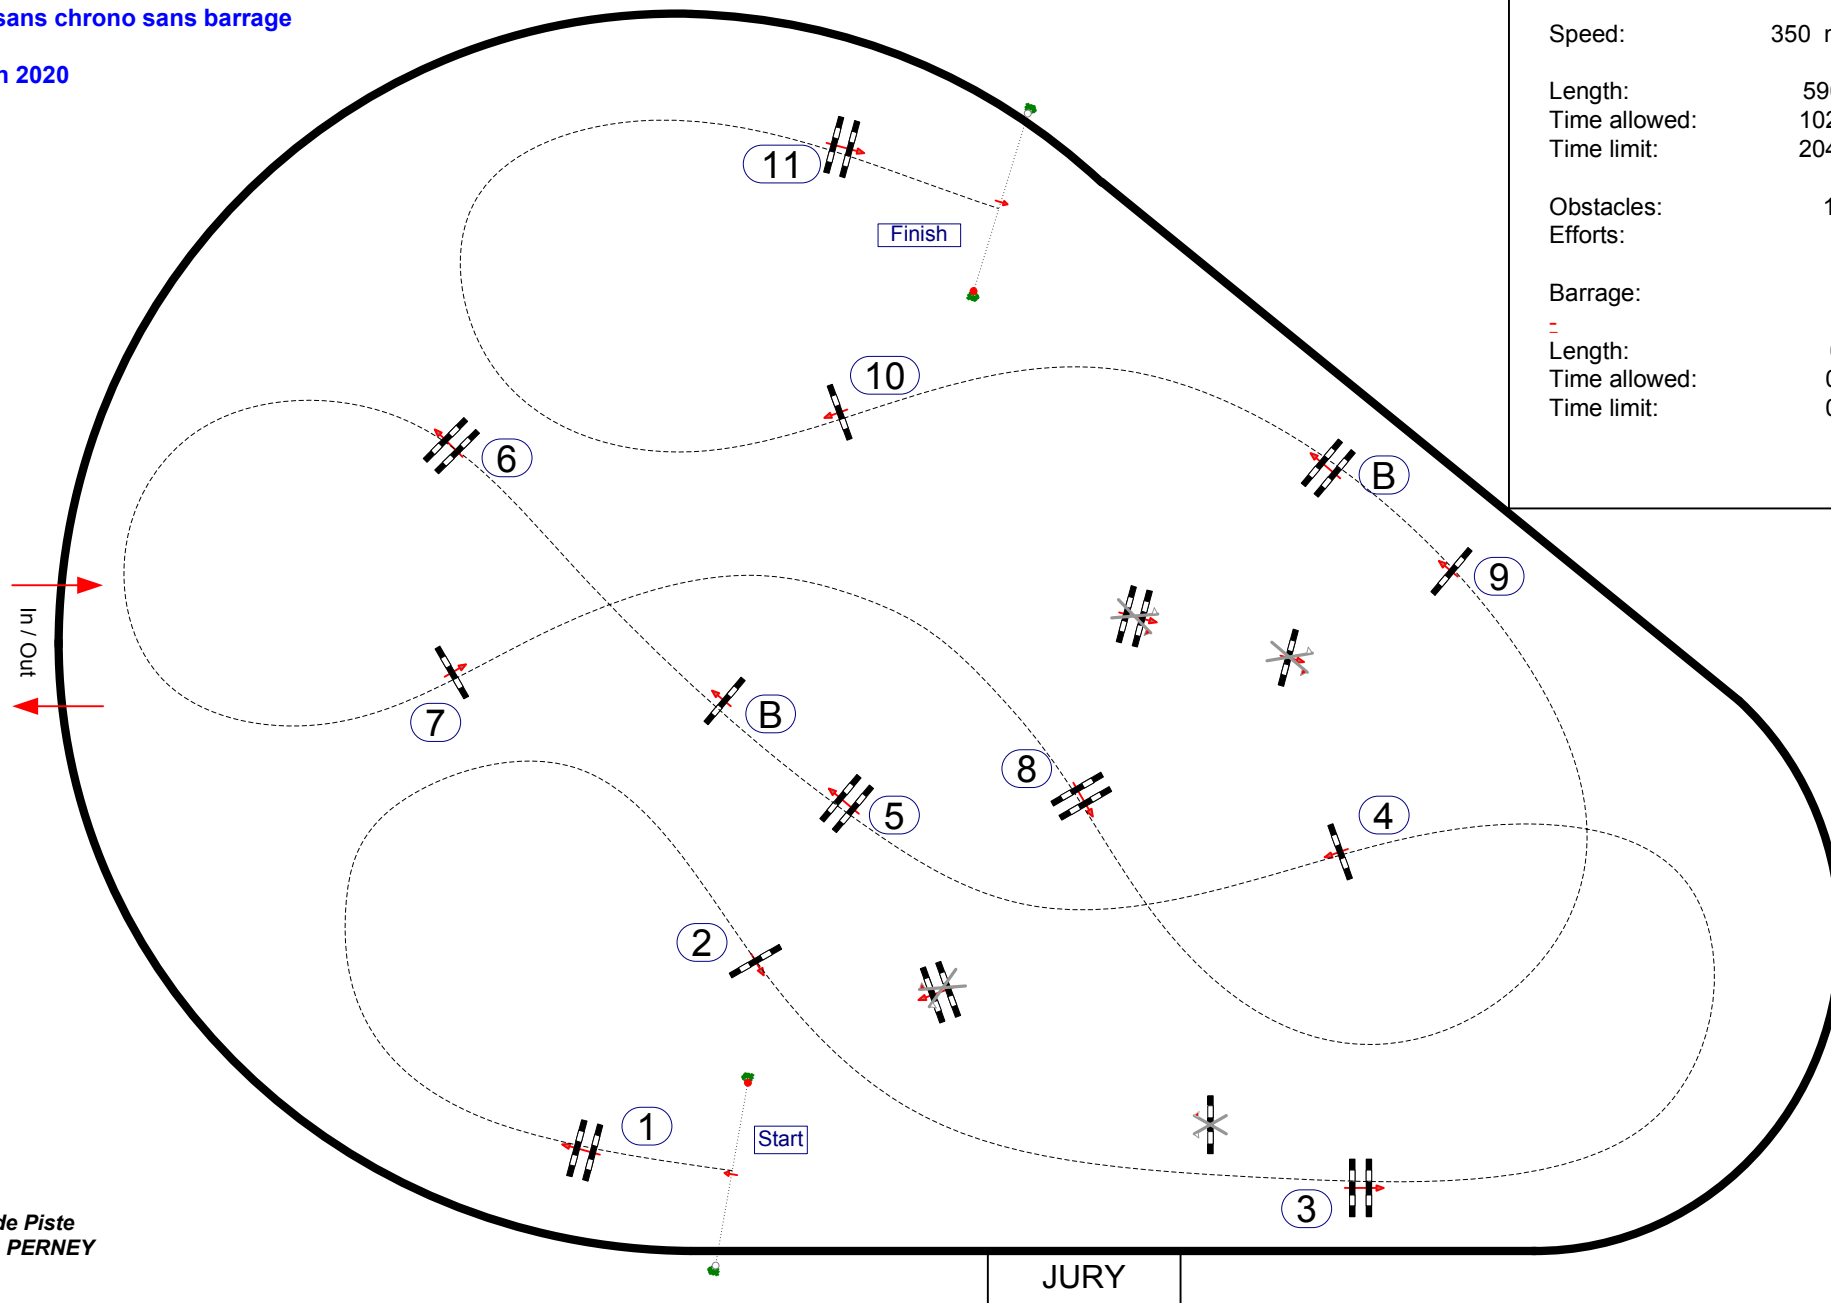

Speed: 350 m/min

Length: 590 m

Time allowed: 102 sec

Time limit: 204 sec

Obstacles: 1 à 11

Efforts: 14

Barrage:

- Length: 0 m

Time allowed: 0 sec

Time limit: 0 sec

Chef de Piste
Quentin PERNEY

JURY

Class No.:

CC 5 ANS Q & Formation 3

Barème A sans chrono sans barrage

mercredi 10 juin 2020

Start: 8:00

LE LION D'ANGERS – CCE SHF

MAI 2020

Table: A
National RG:
FEI RG / Art.
Height: 1,05 m

Speed: 350 m/min

Length: 570 m
Time allowed: 98 sec
Time limit: 196 sec

Obstacles: 1 à 11
Efforts: 12

Barrage:

-
Length: 0 m
Time allowed: 0 sec
Time limit: 0 sec

Chef de Piste
Quentin PERNEY

JURY

LE LION D'ANGERS – CCE SHF

MAI 2020

Class No.:

FORMATION 2

Barème A sans chrono sans barrage