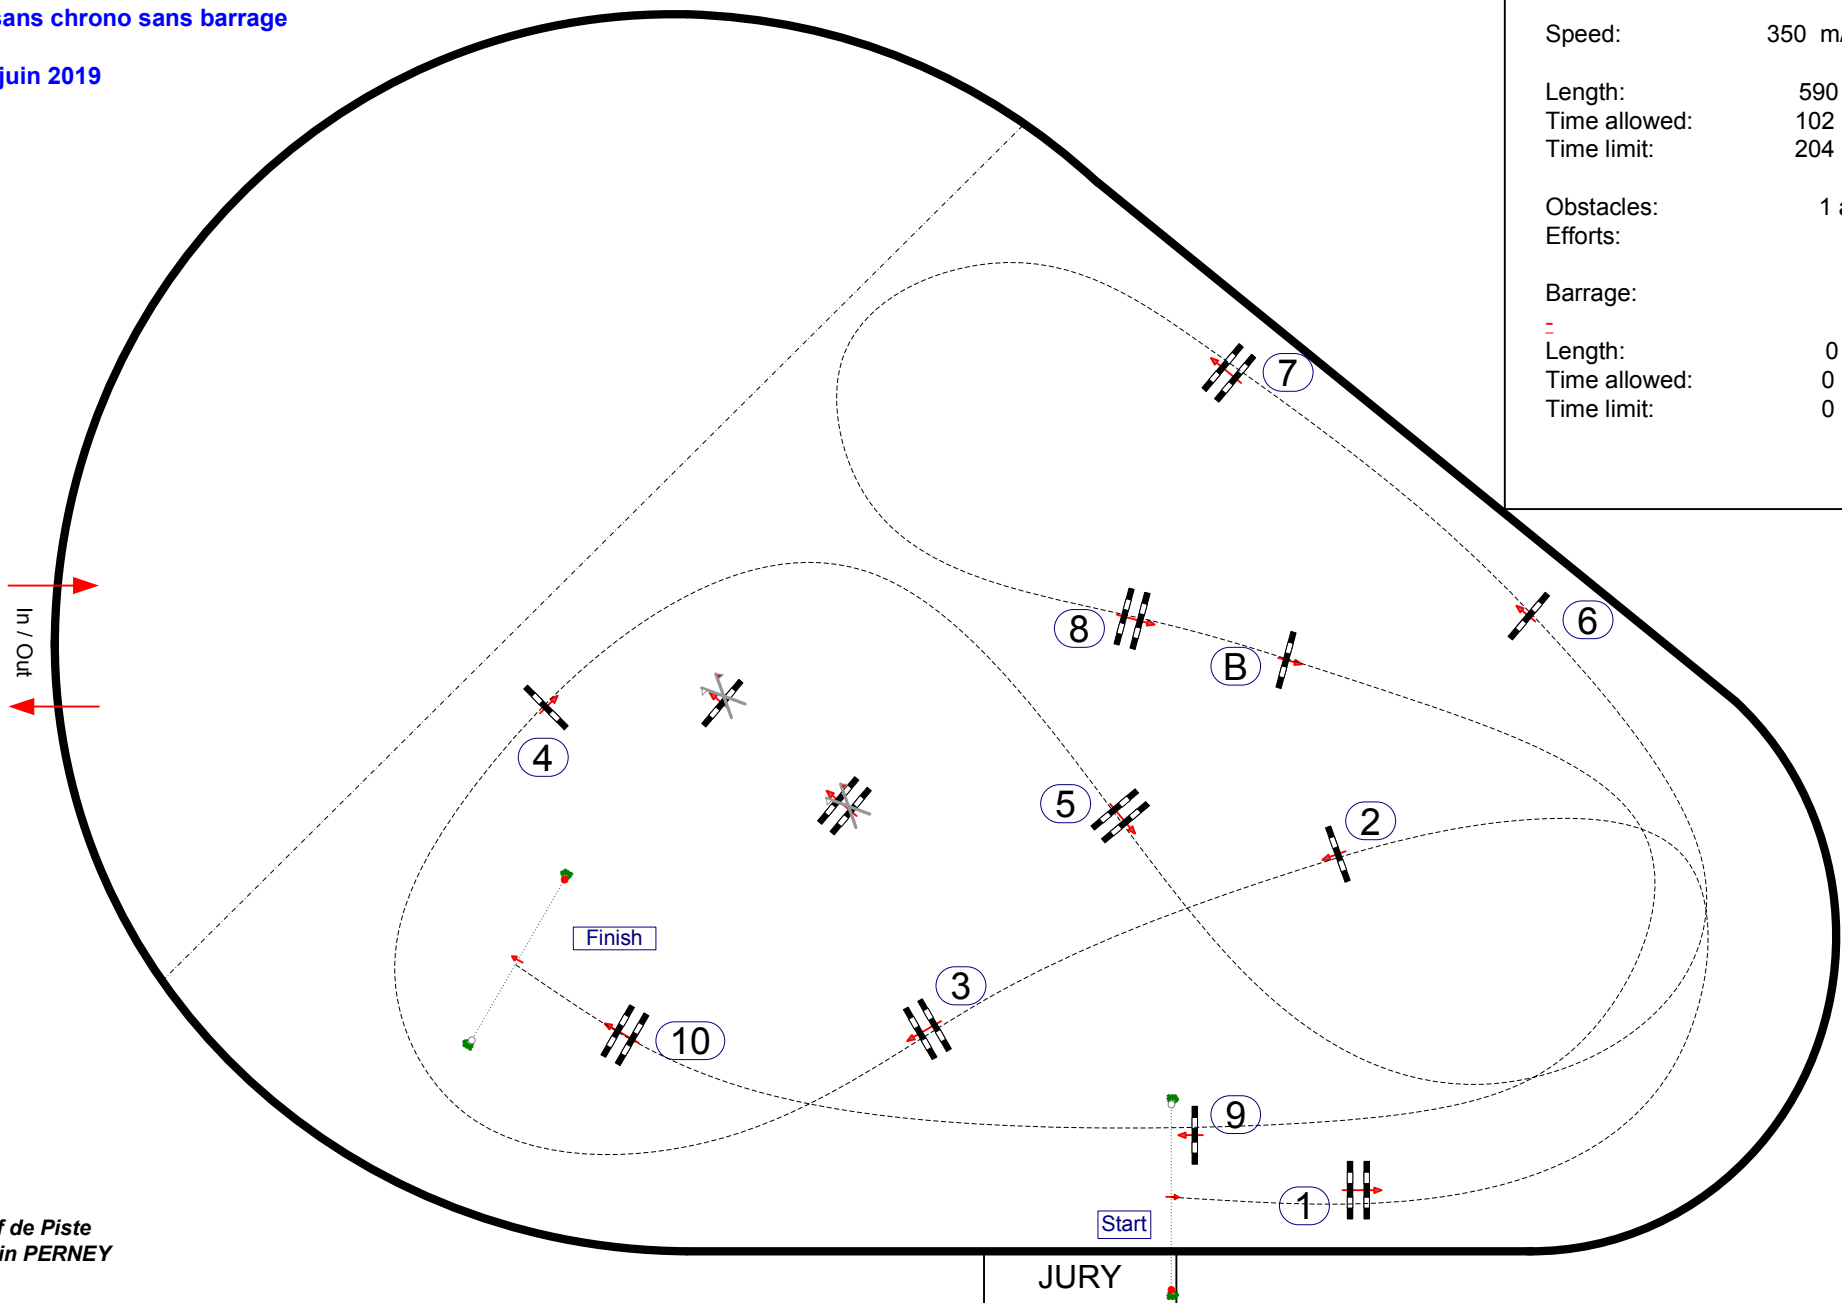

-
Length: 0 m
Time allowed: 0 sec
Time limit: 0 sec

Chef de Piste
Quentin PERNEY

JURY

LE LION D'ANGERS – CCE SHF

MAI 2020

Class No.:

FORMATION 2

Barème A sans chrono sans barrage

mercredi 5 juin 2019

Start: 8:00

Table: A	
National RG:	
FEI RG / Art.	
Height: 1,00 m	
Speed:	350 m/min
Length:	590 m
Time allowed:	102 sec
Time limit:	204 sec
Obstacles:	1 à 11
Efforts:	13
Barrage:	
-	
Length:	0 m
Time allowed:	0 sec
Time limit:	0 sec