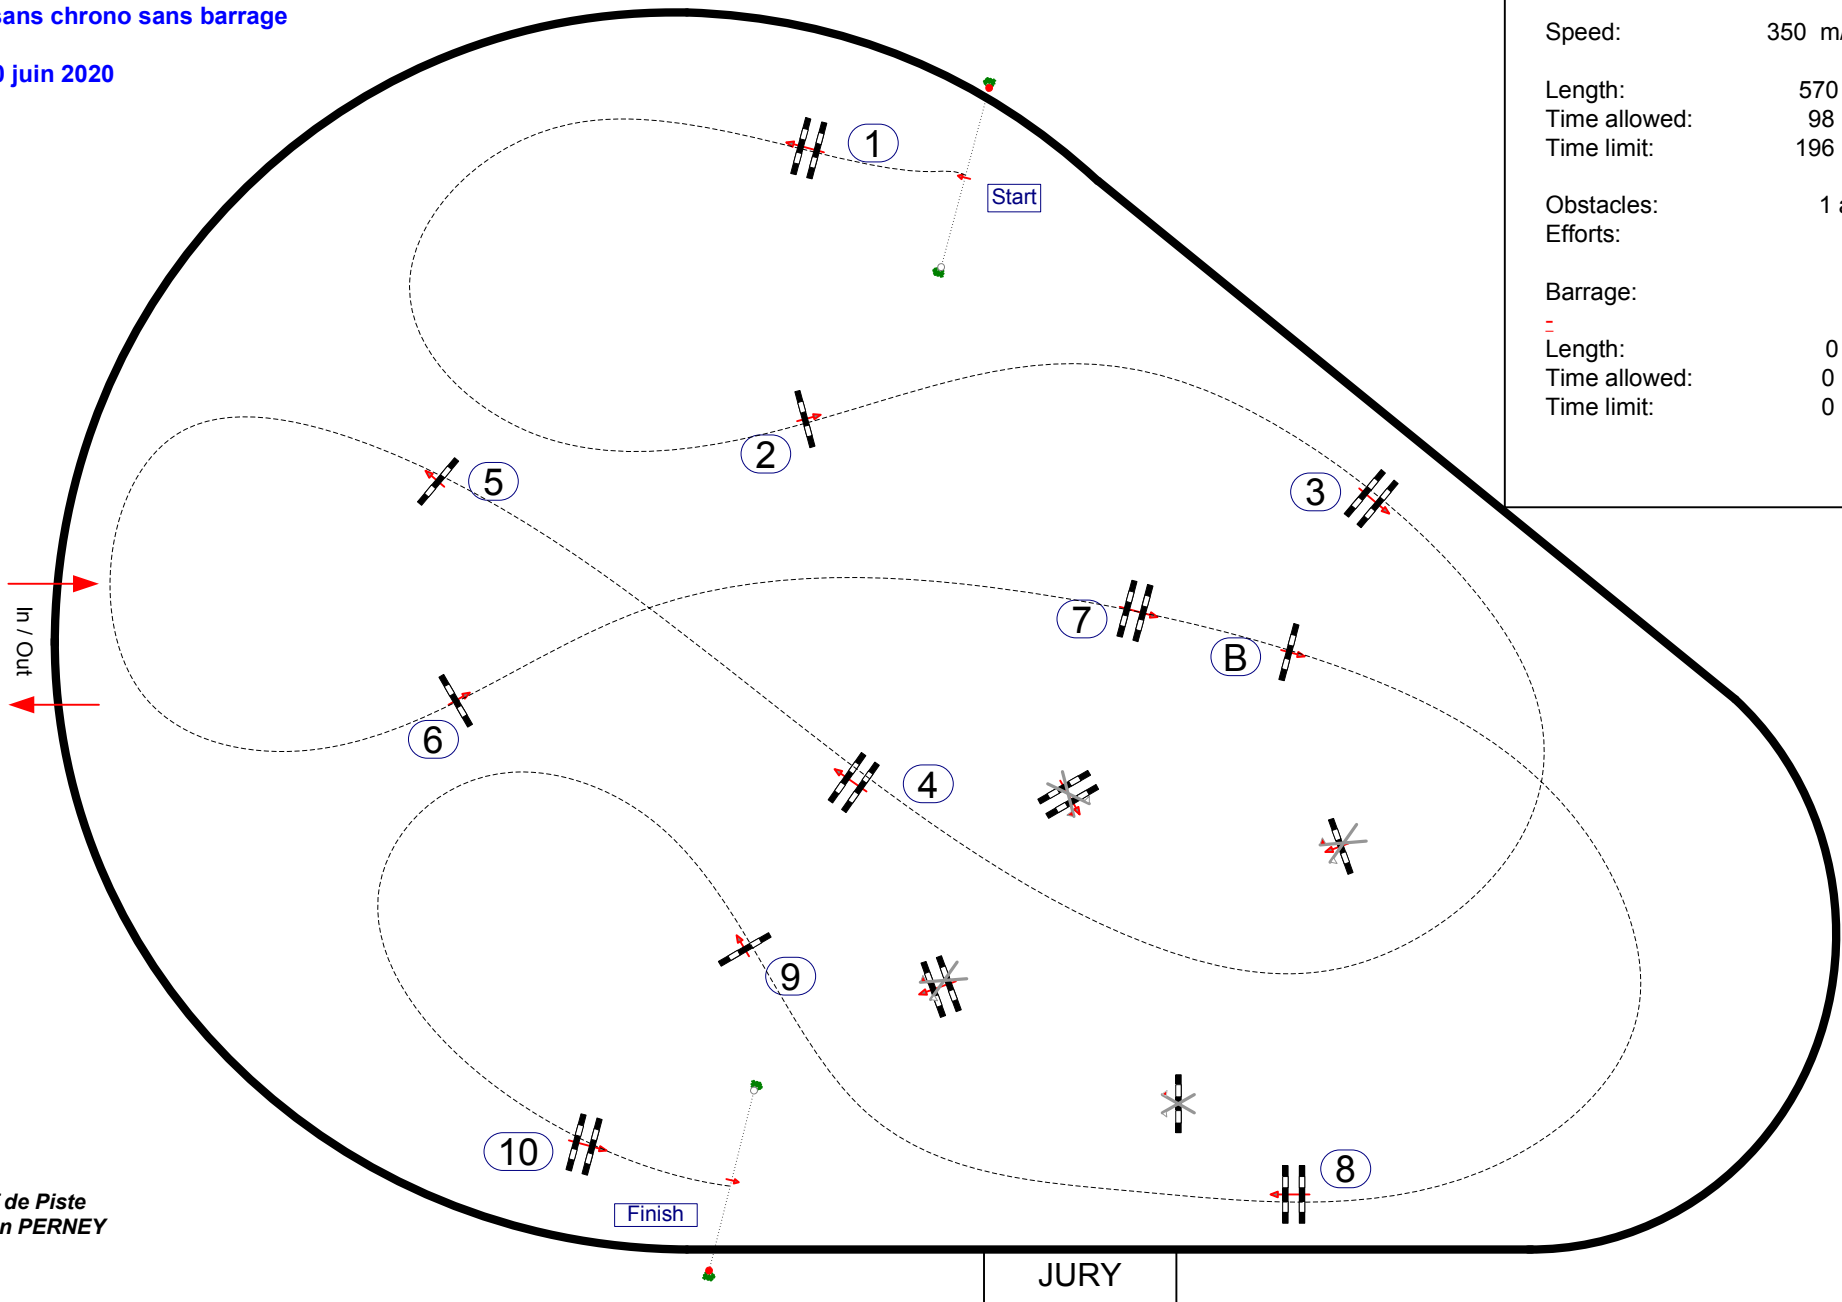

Speed: 350 m/min

Length: 590 m

Time allowed: 102 sec

Time limit: 204 sec

Obstacles: 1 à 11

Efforts: 14

Barrage:

- Length: 0 m

Start: 8:00

LE LION D'ANGERS – CCE SHF

MAI 2020

Table: A
National RG:
FEI RG / Art.
Height: 1,05 m

Speed: 350 m/min

Length: 570 m
Time allowed: 98 sec
Time limit: 196 sec

Obstacles: 1 à 11
Efforts: 12

Barrage:

-
Length: 0 m
Time allowed: 0 sec
Time limit: 0 sec

Chef de Piste
Quentin PERNEY

JURY

LE LION D'ANGERS – CCE SHF

MAI 2020

Class No.:

FORMATION 2

Barème A sans chrono sans barrage

Chef de Piste
Quentin PERNEY

4 ANS